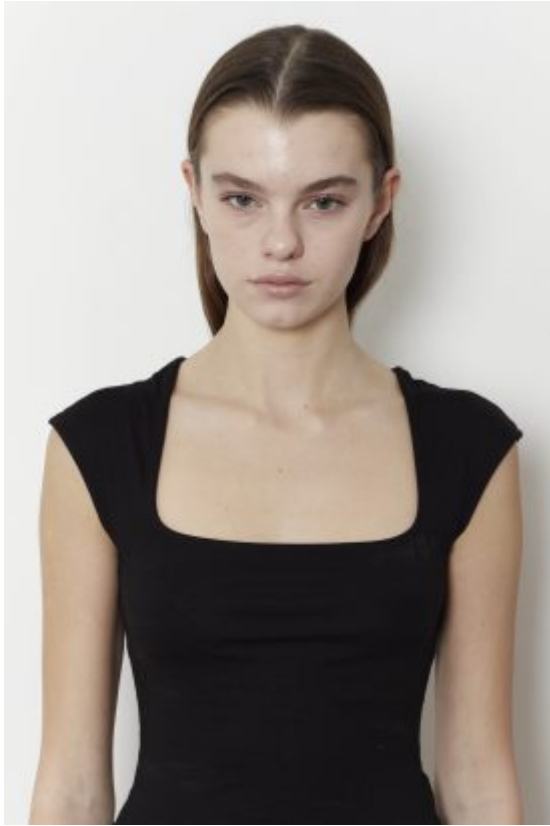

TRUE MODELS

Emma Joseffson

173 | 78 / 61 / 88 / 38 | Brown / Green

TRUE MODELS